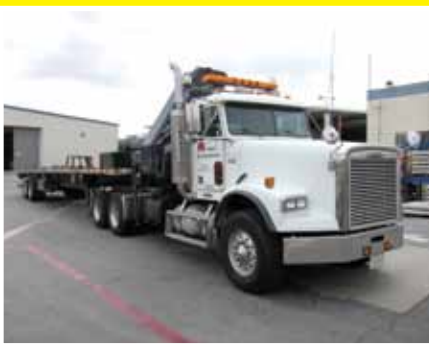

PRESORTED
 FIRST CLASS MAIL
 U.S. POSTAGE
 PAID
 S. San Francisco, CA
 Permit No. 655

2004 Freightliner Truck Tractor with Hiab 500 boom and utility flatbed

AUCTION INFORMATION
Auction: March 14th & 15th at 10 am
1818 East Orangethpe Ave, Fullerton, CA 92831
Additional Equipment in El Cajon & Escondido CA yards
Will be sold by catalog and video from Fullerton location.
Inspection starts Monday, March 12th at all locations
For complete details visit rabin.com or call 415.522.5700